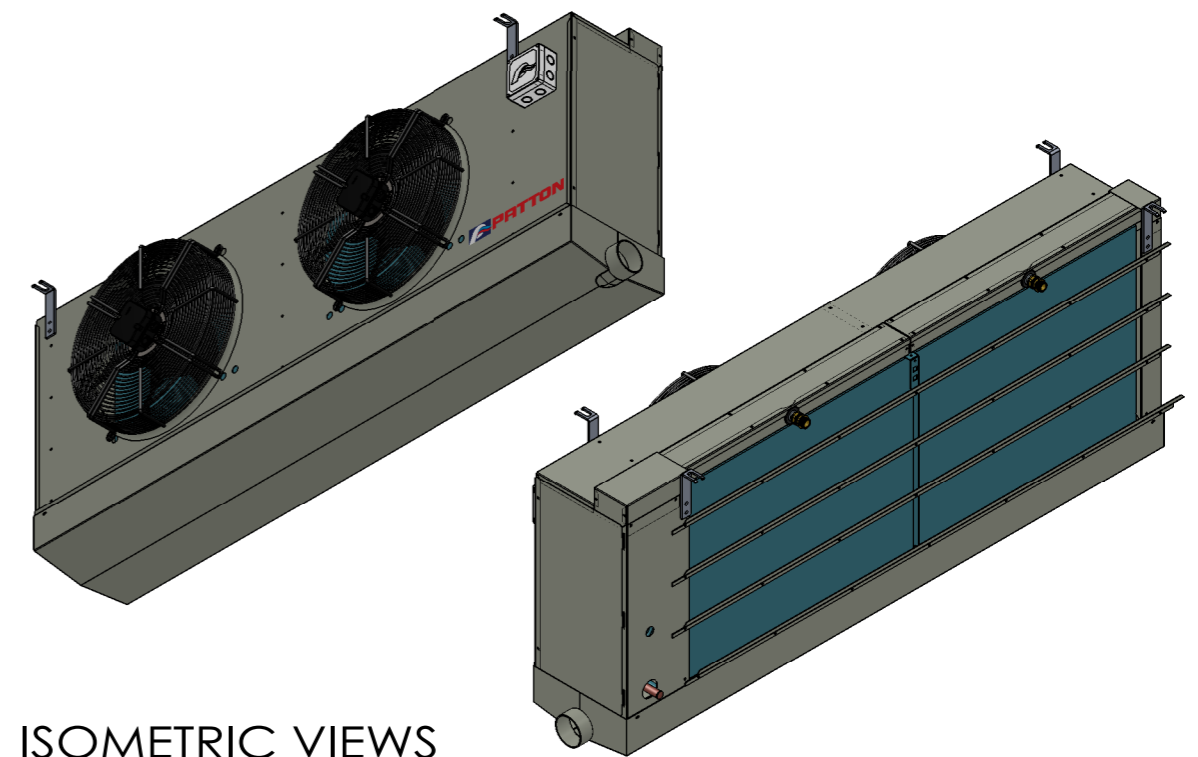

FRONT ELEVATION

SIDE ELEVATION

	MODELS	RMW40, 50, 60 RLW35, 40	RMW90, 105, 125 RLW70, 80	RMW120, 145, 165 RLW95, 110	RMW180, 215, 245 RLW140, 170
DIMENSIONS	L	1051	1813	2329	3349
	A	792	1554	2070	3090
FAN(S)		1	2	3	4

DO NOT SCALE DRAWING

REVISION: -

TITLE:
RW SERIES GA
1-4 FAN BROCHURE VIEW

DWG NO.
PL01-ASM-RW01

A3

25-JAN-2017

WEIGHT: 75 - 106 KG

DRAWN BY: DAN K.