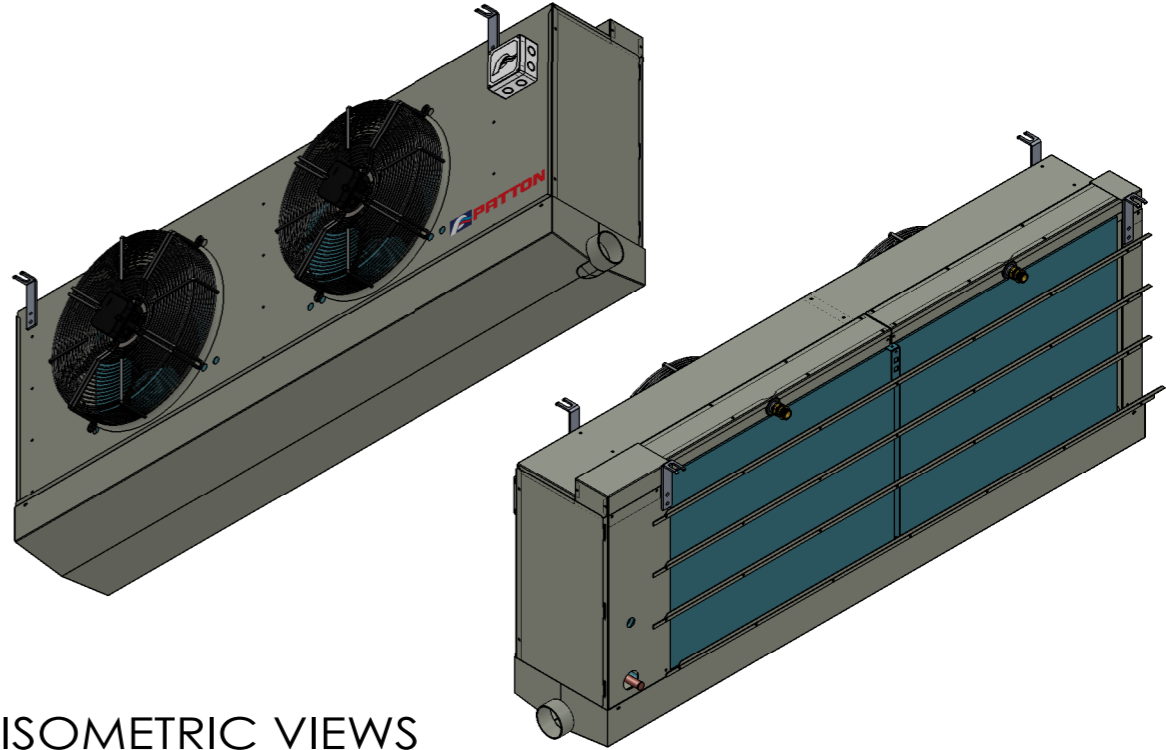

FRONT ELEVATION

SIDE ELEVATION

	MODELS	RMW40, 50, 60 RLW35, 40	RMW90, 105, 125 RLW70, 80	RMW120, 145, 165 RLW95, 110	RMW180, 215, 245 RLW140, 170
DIMENSIONS	L	1051	1813	2329	3349
	A	792	1554	2070	3090
FAN(S)		1	2	3	4

ISOMETRIC VIEWS

<b>PROPRIETARY AND CONFIDENTIAL</b>	DO NOT SCALE DRAWING	REVISION: -
<p>THE DRAWING AND INFORMATION CONTAINED HEREIN ARE THE EXCLUSIVE PROPERTIES OF PATTON LIMITED. IT SHALL BE RETURNED UPON DEMAND AND SHALL NOT BE REPRODUCED IN WHOLE OR IN PART, DISCLOSE TO ANYONE ELSE OR USED WITHOUT THE WRITTEN CONSENT OF PATTON LIMITED.</p>	<p>TITLE: RW SERIES GA 1-4 FAN BROCHURE VIEW</p>	
	<p>DWG NO. PL01-ASM-RW01</p>	<p>A3 25-JAN-2017</p>
WEIGHT: 75 - 106 KG	DRAWN BY: DAN K.	
		SHEET 1 OF 1