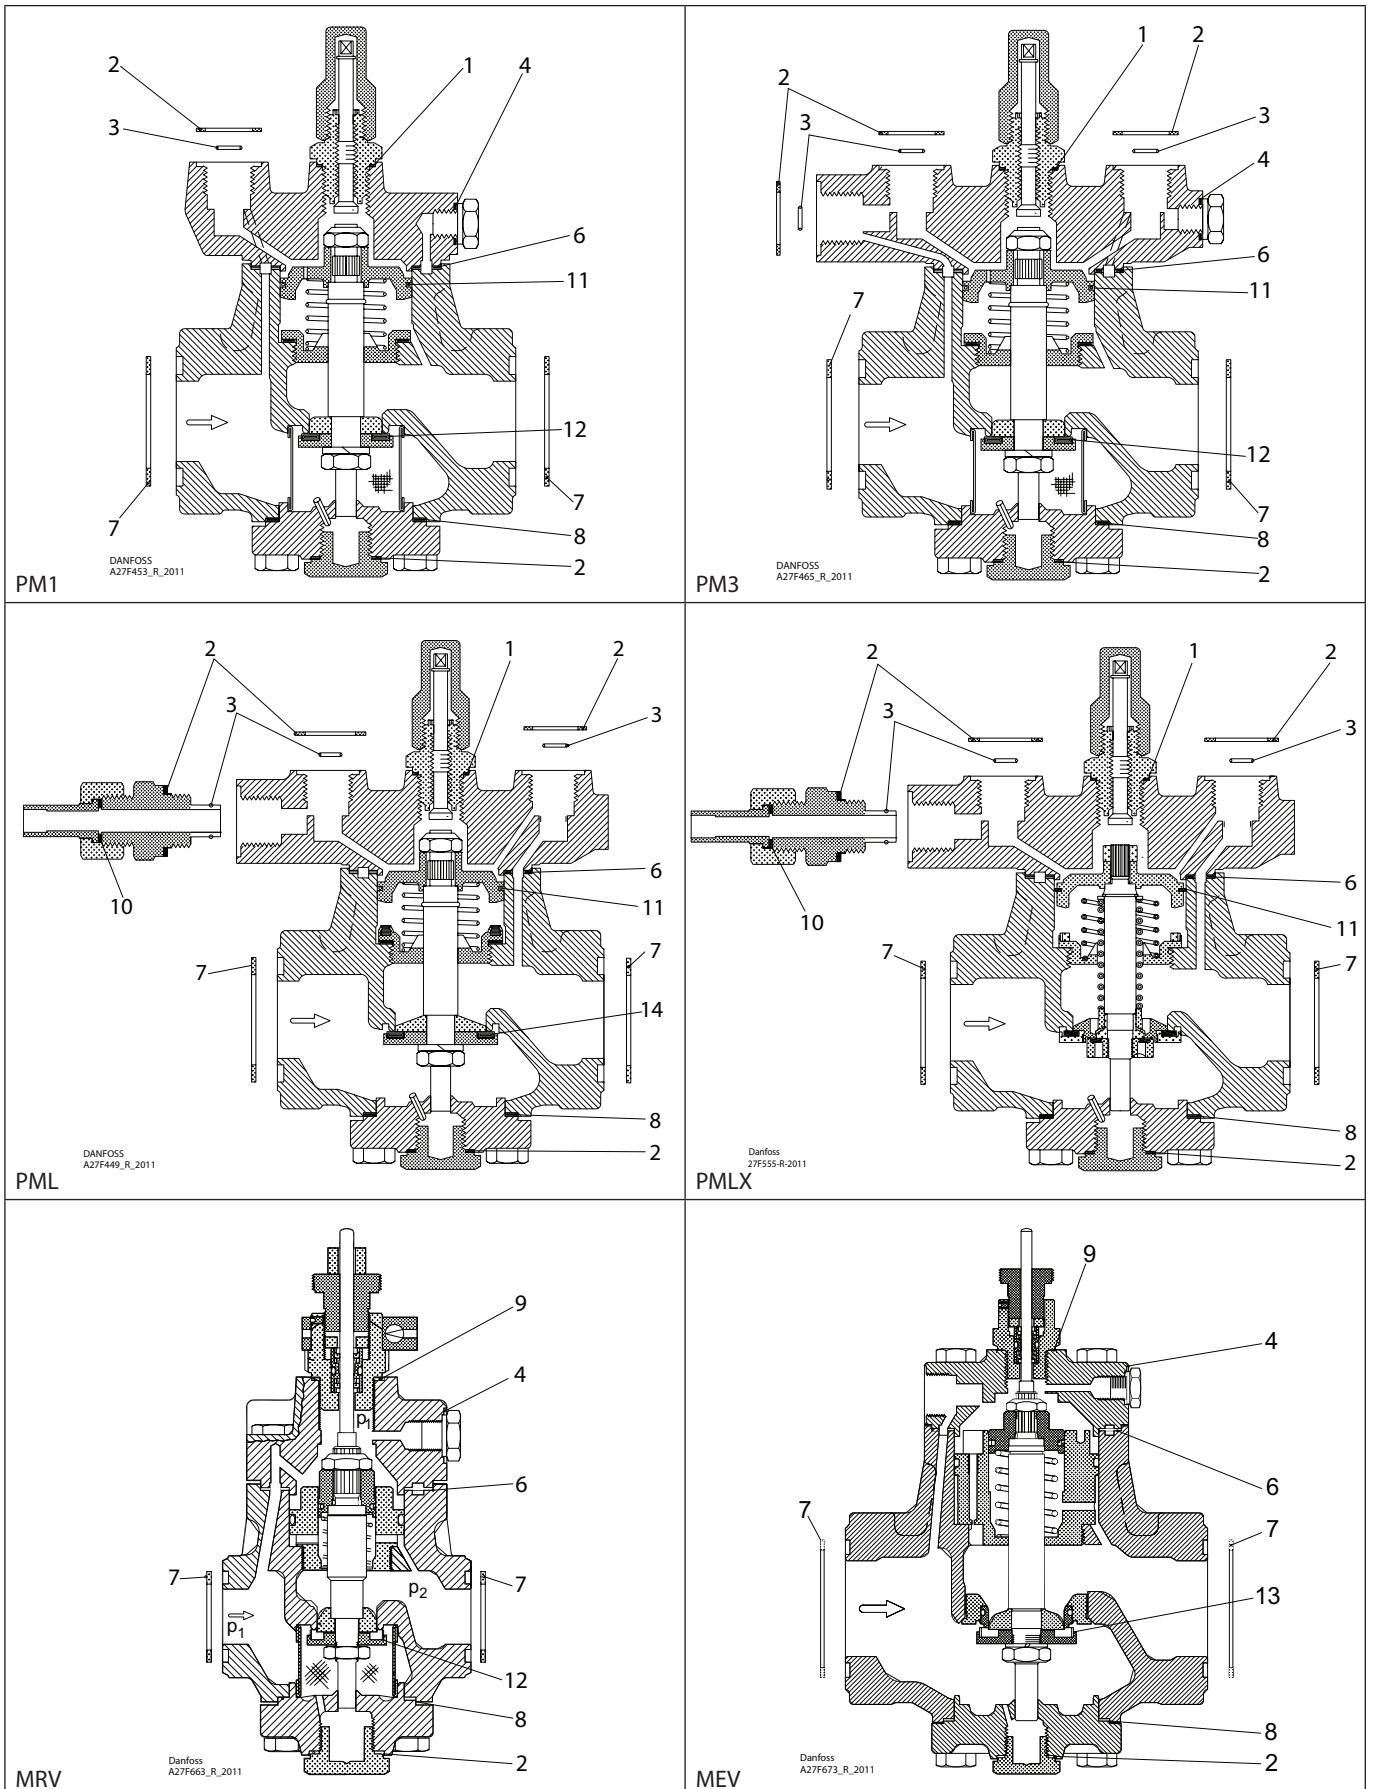

Installation guide – Spare parts and accessories

Repair kit | Code number 027F3153

PM, PML/X, MRV, size 40 | MEV, PMFH/L, size 200

1 = Alu. $\varnothing 26 \text{ mm}$ $\varnothing 1.02''$ Total no. = 1	2 = Fibre $\varnothing 33 \text{ mm}$ $\varnothing 1.28''$ Total no. = 4	3 = Alu. $\varnothing 9 \text{ mm}$ $\varnothing 0.36''$ Total no. = 3	4 = Alu. $\varnothing 18 \text{ mm}$ $\varnothing 0.70''$ Total no. = 1	5 = Alu. $\varnothing 14 \text{ mm}$ $\varnothing 0.55''$ Total no. = 1	6 = Fibre $\varnothing 93 \text{ mm}$ $\varnothing 3.66''$ Total no. = 1
7 = Fibre $\varnothing 65 \text{ mm}$ $\varnothing 2.56''$ Total no. = 2	8 = Fibre $\varnothing 78 \text{ mm}$ $\varnothing 3.07''$ Total no. = 1	9 = Alu. $\varnothing 32 \text{ mm}$ $\varnothing 1.26''$ Total no. = 1	10 = Alu. $\varnothing 22 \text{ mm}$ $\varnothing 0.87''$ Total no. = 1	11 = Alu. $\varnothing 68 \text{ mm}$ $\varnothing 2.68''$ Total no. = 1	12 = Fibre $\varnothing 42 \text{ mm}$ $\varnothing 1.65''$ $\varnothing 50 \text{ mm}$ $\varnothing 1.96''$ Total no. = 1
13 = Alu. $\varnothing 26 \text{ mm}$ $\varnothing 1.04''$ $\varnothing 32 \text{ mm}$ $\varnothing 1.26''$ Total no. = 1	14 = Alu. $\varnothing 50 \text{ mm}$ $\varnothing 1.98''$ $\varnothing 60 \text{ mm}$ $\varnothing 2.35''$ Total no. = 1				