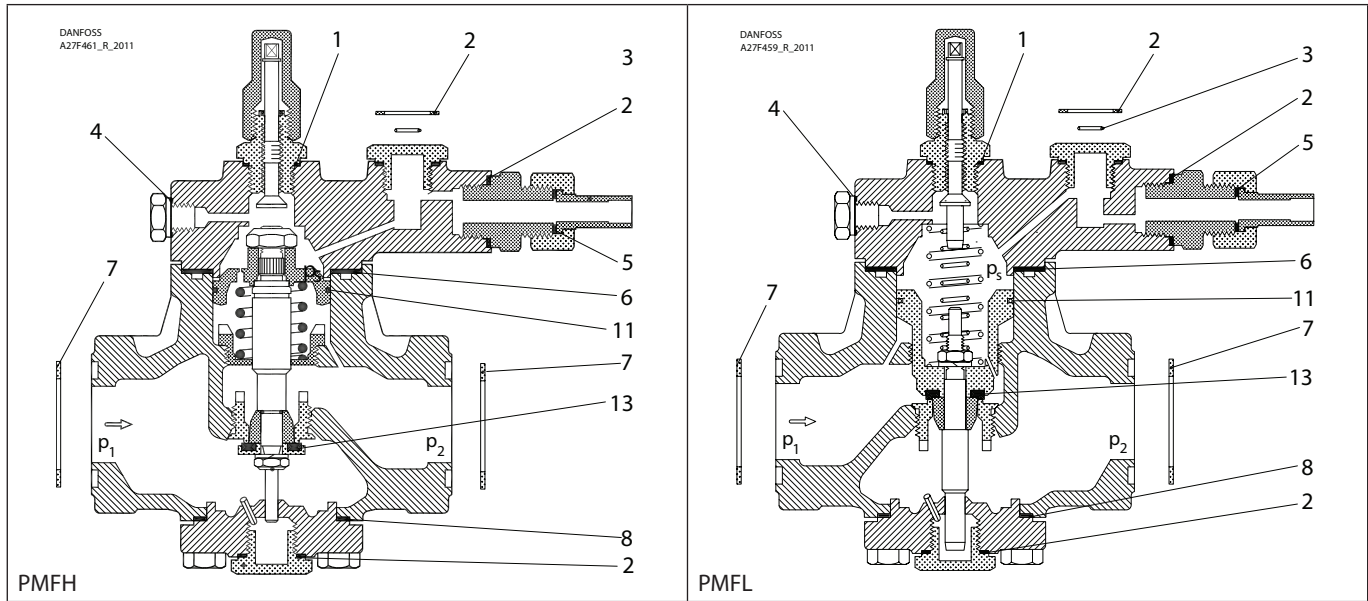

Installation guide – Spare parts and accessories

Repair kit | Code number 027F3153

PM, PML/X, MRV, size 40 | MEV, PMFH/L, size 200

1 = Alu. $\varnothing 26 \text{ mm}$ $\varnothing 1.02''$ Total no. = 1	2 = Fibre $\varnothing 33 \text{ mm}$ $\varnothing 1.28''$ Total no. = 4	3 = Alu. $\varnothing 9 \text{ mm}$ $\varnothing 0.36''$ Total no. = 3	4 = Alu. $\varnothing 18 \text{ mm}$ $\varnothing 0.70''$ Total no. = 1	5 = Alu. $\varnothing 14 \text{ mm}$ $\varnothing 0.55''$ Total no. = 1	6 = Fibre $\varnothing 93 \text{ mm}$ $\varnothing 3.66''$ Total no. = 1
7 = Fibre $\varnothing 65 \text{ mm}$ $\varnothing 2.56''$ Total no. = 2	8 = Fibre $\varnothing 78 \text{ mm}$ $\varnothing 3.07''$ Total no. = 1	9 = Alu. $\varnothing 32 \text{ mm}$ $\varnothing 1.26''$ Total no. = 1	10 = Alu. $\varnothing 22 \text{ mm}$ $\varnothing 0.87''$ Total no. = 1	11 = Alu. $\varnothing 68 \text{ mm}$ $\varnothing 2.68''$ Total no. = 1	12 = Fibre $\varnothing 42 \text{ mm}$ $\varnothing 1.65''$ $\varnothing 50 \text{ mm}$ $\varnothing 1.96''$ Total no. = 1
13 = Alu. $\varnothing 26 \text{ mm}$ $\varnothing 1.04''$ $\varnothing 32 \text{ mm}$ $\varnothing 1.26''$ Total no. = 1	14 = Alu. $\varnothing 50 \text{ mm}$ $\varnothing 1.98''$ $\varnothing 60 \text{ mm}$ $\varnothing 2.35''$ Total no. = 1				