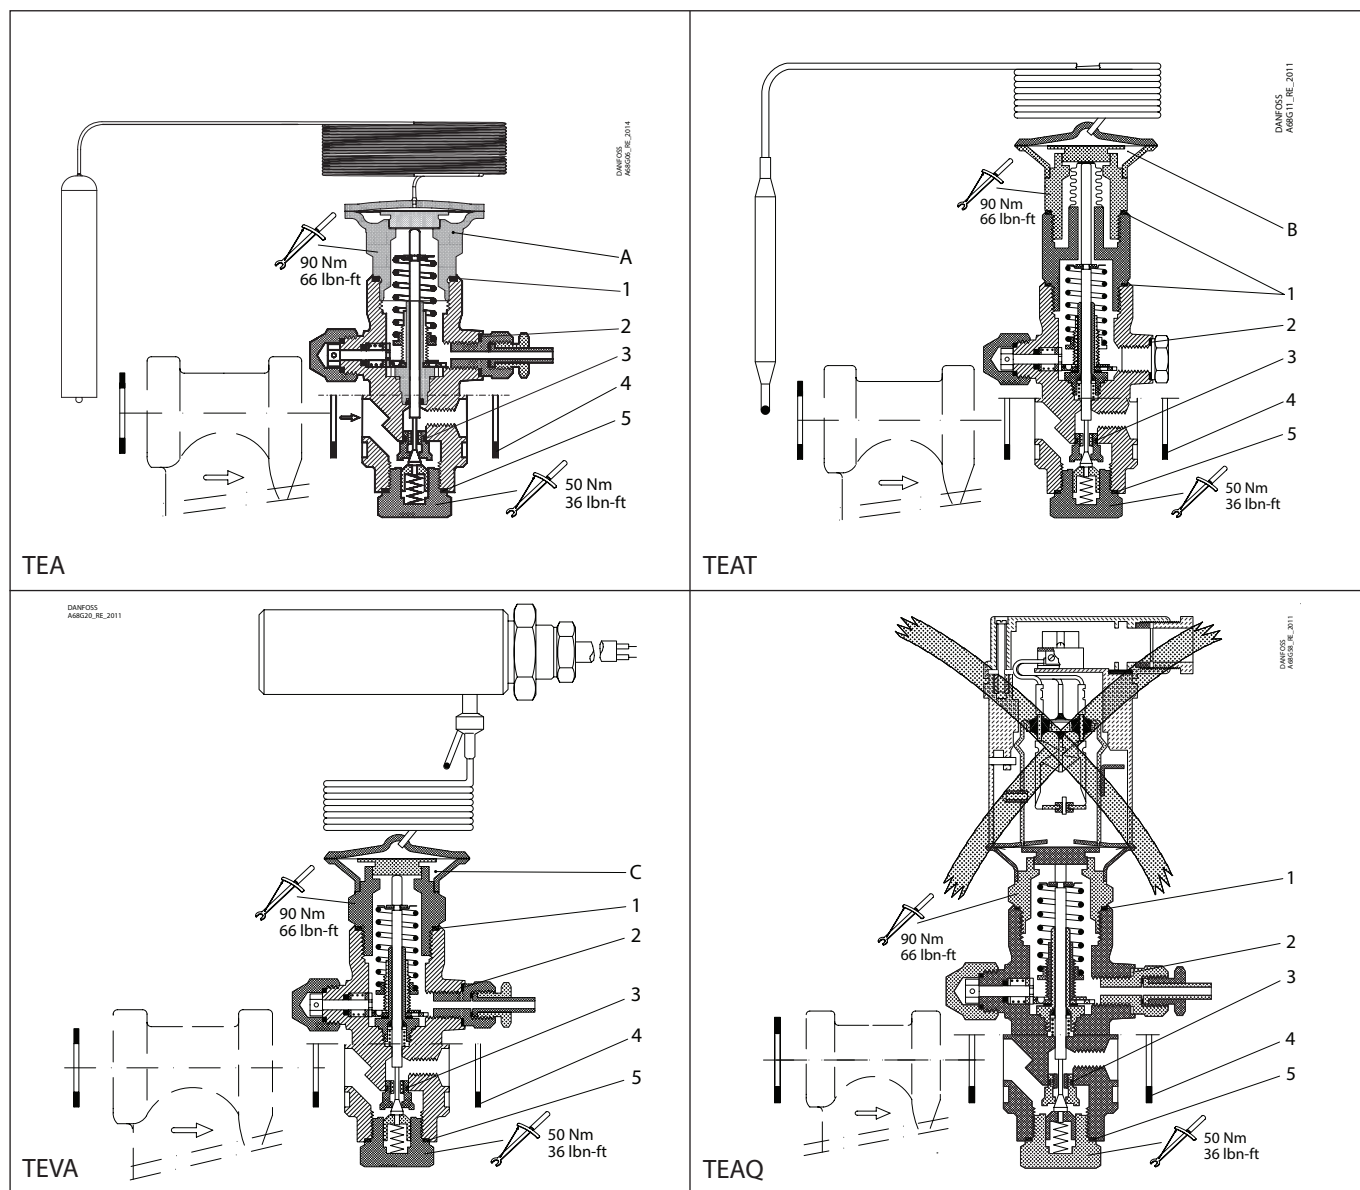

Repair kit, element | Code numbers: 068G3250 / 068G3252 / 068G3260 / 068G3261 / 068G3262
TEA, TEAT, TEVA and TEAQ, Size 20 and 85

1 ▨ = Alu. Ø36 mm Ø1.42" Total no. = 2	2 ▨ = Alu. Ø17.5 mm Ø0.69" Total no. = 1	3 (size 20) Ø8 mm Ø0.32" Total no. = 1	3 (size 85) Ø9 mm Ø0.35" Total no. = 1	4 (size 20) ▨ = Fibre Ø32 mm Ø1.26" Total no. = 3	4 (size 85) ▨ = Fibre Ø39 mm Ø1.54" Total no. = 3
5 ▨ = Alu. Ø26 mm Ø1.02" Total no. = 1	6 1 of A or 1 of B or 1 of C	Bulb strap Total no. = 1