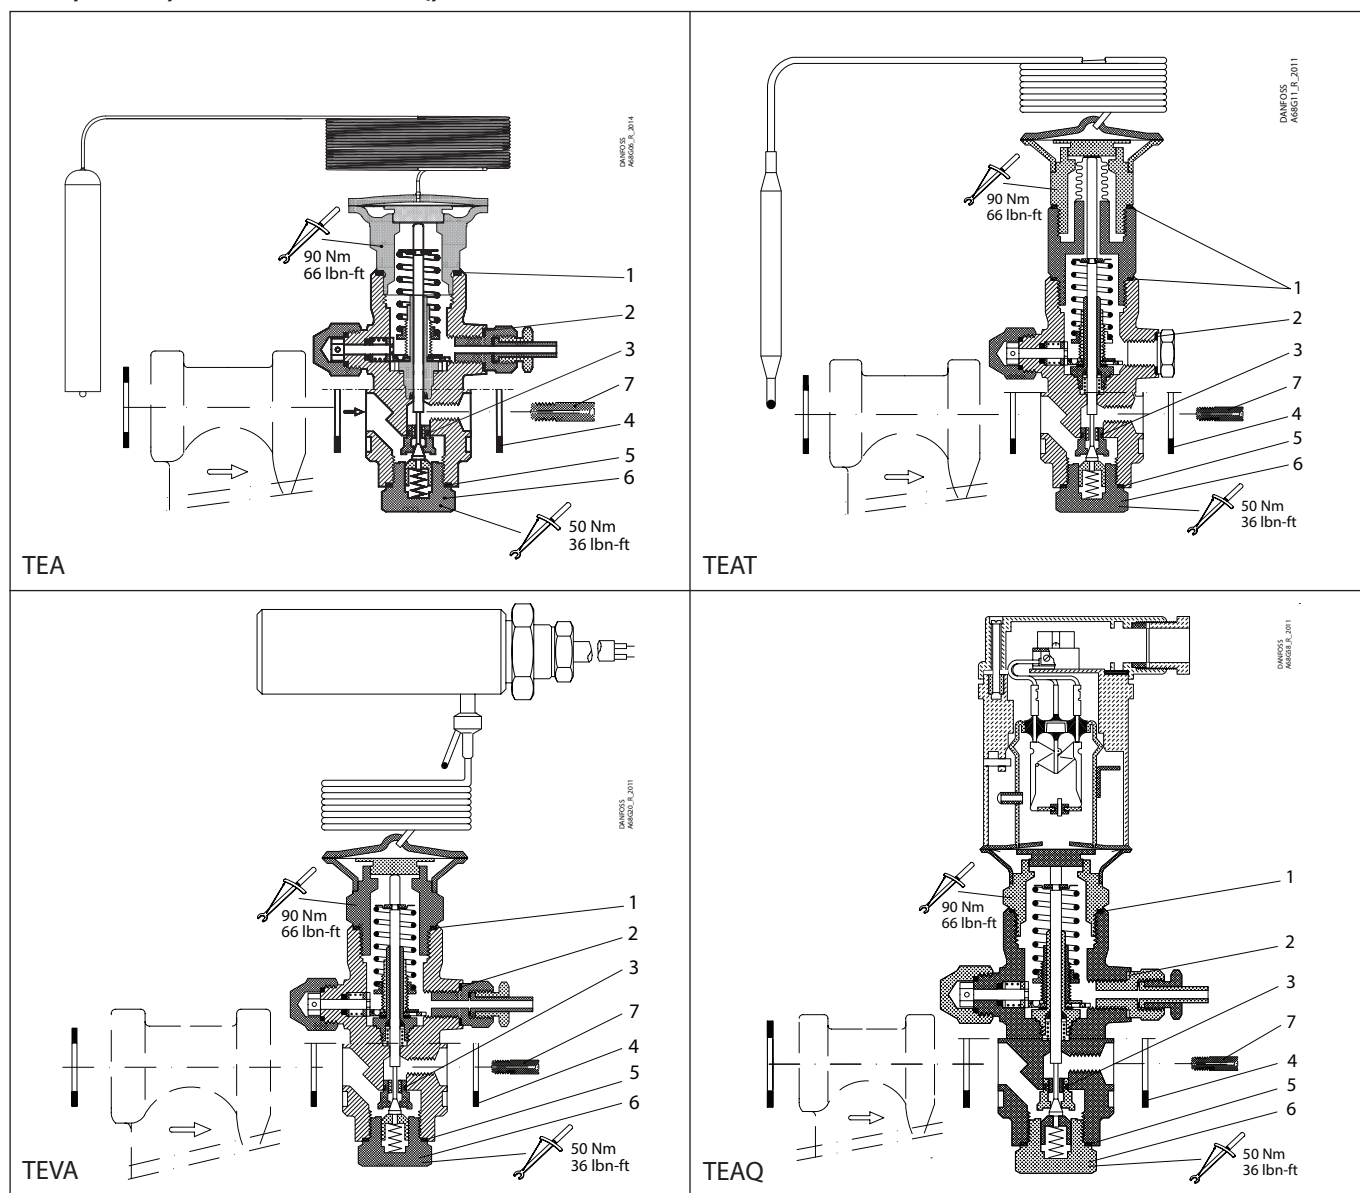

Repair kit, orifice | Code numbers: 068G2050 / 068G2051 / 068G2052 / 068G2053 / 068G2054 / 068G2055 / 068G2056 / 068G2057 / 068G2058 / 068G2059
TEA, TEAT, TEVA and TEAQ, Size 20 and 85

1 — = Alu. Total no. = 2	2 — = Alu. Total no. = 1	3 (size 20) Total no. = 1	3 (size 85) Total no. = 1	4 (size 20) — = Fibre Total no. = 3
4 (size 85) — = Fibre Total no. = 3	5 — = Alu. Total no. = 1	6 Total no. = 1	7 Included in the repair kit 068G2050 only Total no. = 1