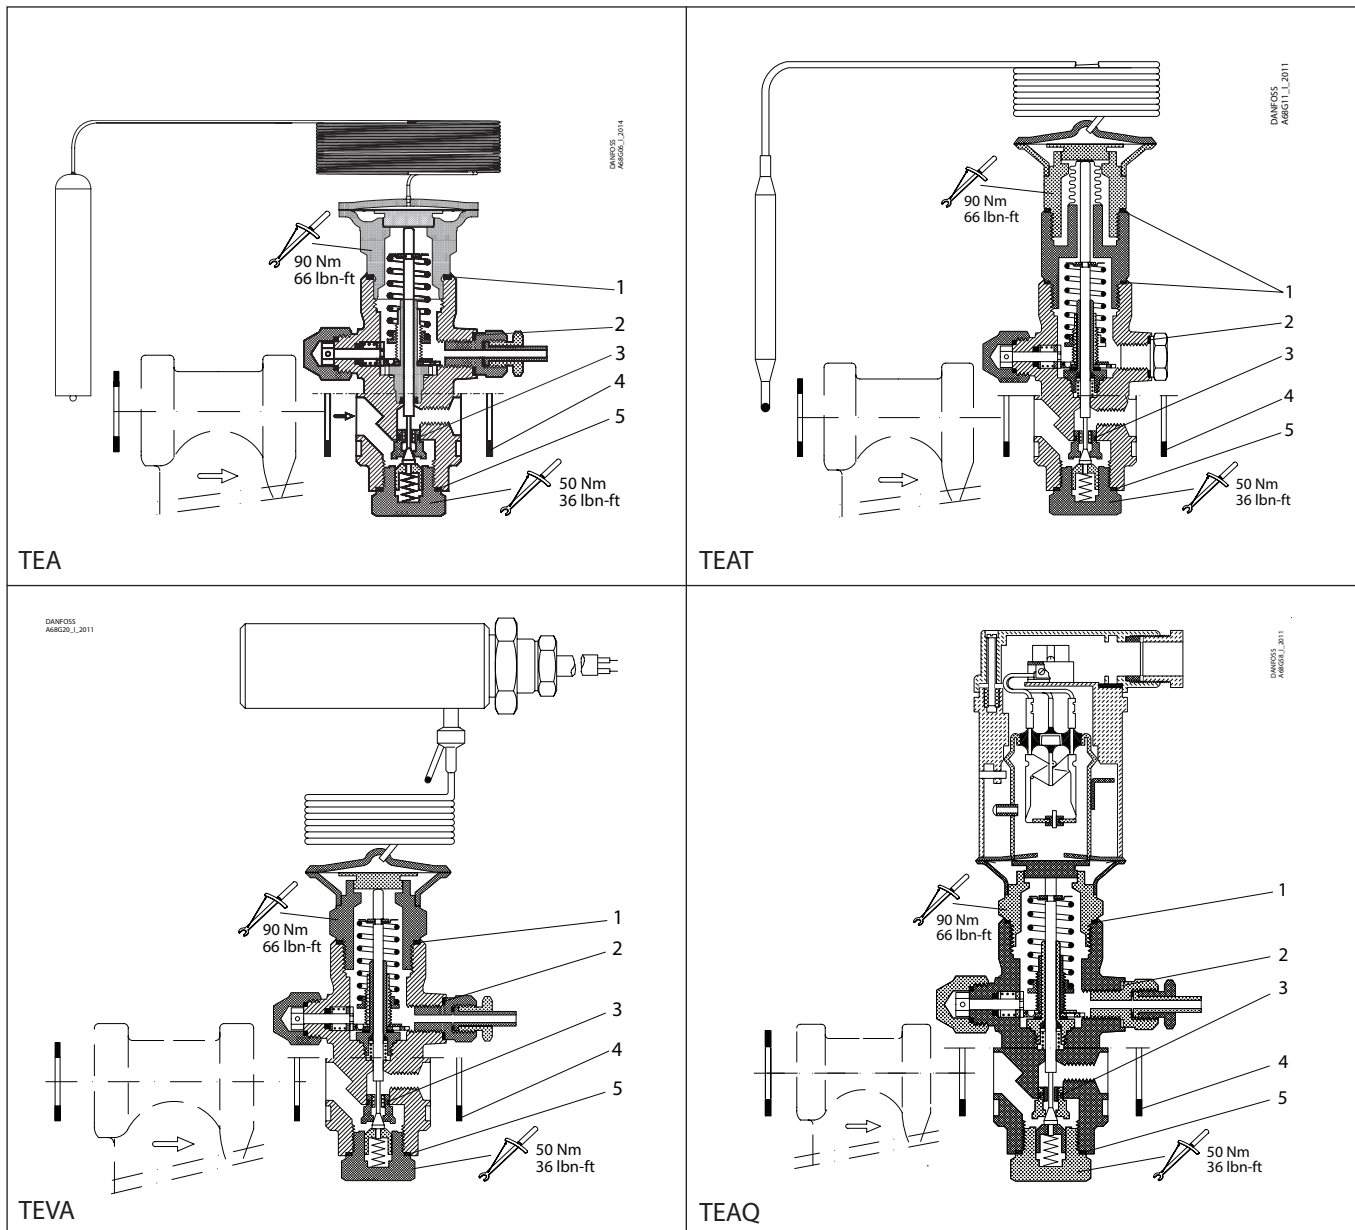

Repair kits, orifice:

Repair kit orifice contains all gaskets, O-rings, sealings and one orifice belonging to one valve size.
For detailed content, see specific pages mentioned above.

Repair kits, element:

Repair kit element contains all gaskets, O-rings, sealings and one element belonging to one valve size.
For detailed content, see specific pages mentioned above.

Inspection kit | Code number 068G0064
TEA, TEAT, TEVA and TEAQ, Size 20 and 85

Repair kit, element | Code numbers: 068G3250 / 068G3252 / 068G3260 / 068G3261 / 068G3262
TEA, TEAT, TEVA and TEAQ, Size 20 and 85

| | | | | | |
|-------------------------------------------------------------------------------|---------------------------------------------------------------------------------|------------------------------------------------------------------------|------------------------------------------------------------------------|------------------------------------------------------------------------------------------|------------------------------------------------------------------------------------------|
| <p>1</p> <p>▨ = Alu.</p> <p>Ø36 mm Ø1.42"</p> <p>Total no. = 2</p> | <p>2</p> <p>▨ = Alu.</p> <p>Ø17.5 mm Ø0.69"</p> <p>Total no. = 1</p> | <p>3 (size 20)</p> <p>Ø8 mm Ø0.32"</p> <p>Total no. = 1</p> | <p>3 (size 85)</p> <p>Ø9 mm Ø0.35"</p> <p>Total no. = 1</p> | <p>4 (size 20)</p> <p>▨ = Fibre</p> <p>Ø32 mm Ø1.26"</p> <p>Total no. = 3</p> | <p>4 (size 85)</p> <p>▨ = Fibre</p> <p>Ø39 mm Ø1.54"</p> <p>Total no. = 3</p> |
| <p>5</p> <p>▨ = Alu.</p> <p>Ø26 mm Ø1.02"</p> <p>Total no. = 1</p> | <p>6</p> <p>1 of A or 1 of B or 1 of C</p> | <p>Bulb strap</p> <p>Total no. = 1</p> | | | |