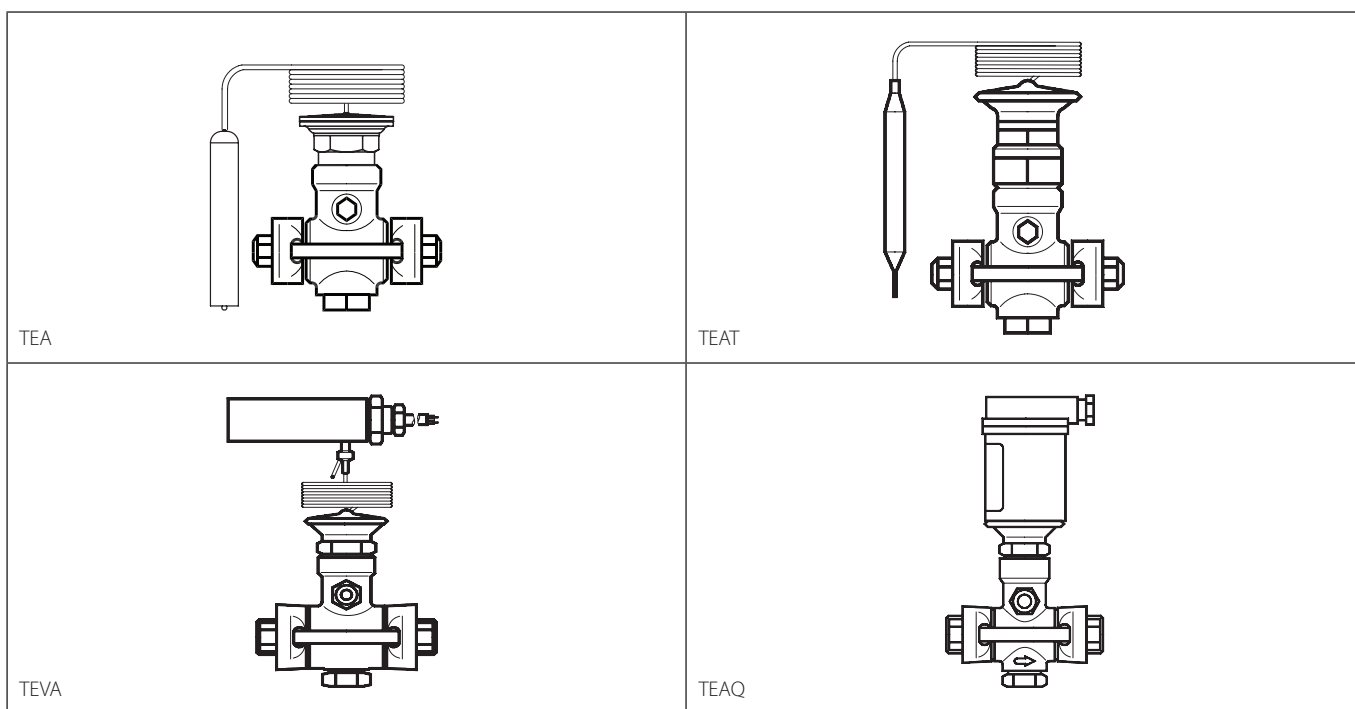

Data sheet

Spare parts and accessories

Expansion valves TEA, TEAT, TEVA and TEAQ, size 20 and 85

| Valve type | Size | See details on page # | Code no. |
|-----------------------------|---------|-----------------------|----------|
| Inspection kits | | | |
| TEA, TEAT, TEVA, TEAQ | All | 2 | 068G0064 |
| Repair kits, orifice | | | |
| TEA, TEAT, TEVA, TEAQ | 20 - 1 | 3 | 068G2050 |
| | 20 - 2 | 3 | 068G2051 |
| | 20 - 3 | 3 | 068G2052 |
| | 20 - 5 | 3 | 068G2053 |
| | 20 - 8 | 3 | 068G2054 |
| | 20 - 12 | 3 | 068G2055 |
| | 20 - 20 | 3 | 068G2056 |
| | 85 - 33 | 3 | 068G2057 |
| | 85 - 55 | 3 | 068G2058 |
| 85 - 85 | 3 | 068G2059 | |

| Valve type | Size | Temperature setting | See details on page # | Code no. |
|-----------------------------|------|---------------------|-----------------------|----------|
| Repair kits, element | | | | |
| TEA | All | -50 °C / 0 °C | 4 | 068G3250 |
| | All | -20 °C / +30 °C | 4 | 068G3252 |
| TEAT | All | +35 °C / +65 °C | 4 | 068G3262 |
| | All | +55 °C / +95 °C | 4 | 068G3260 |
| | All | +90 °C / +130 °C | 4 | 068G3261 |

Repair kit element contains all gaskets, O-rings, sealings and one element belonging to one valve size.
For detailed content, see specific pages mentioned above.

Inspection kit | Code number 068G0064
TEA, TEAT, TEVA and TEAQ, Size 20 and 85