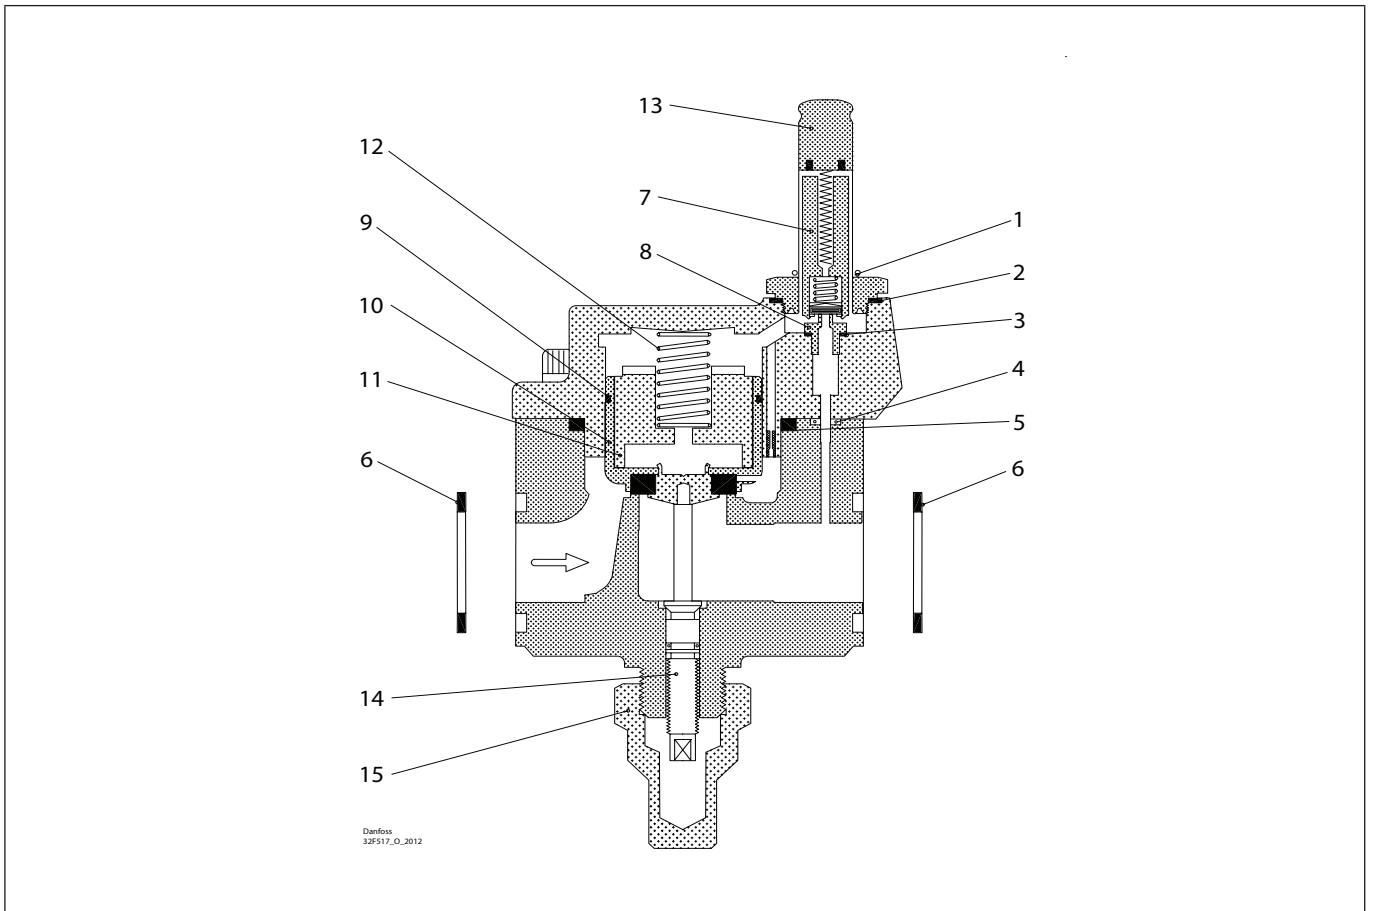

Installation guide – Spare parts and accessories

Overhaul kit | Code number 032F2340

EVRA, size 25

<p><b>1</b></p> <p>Total no. = 1</p>	<p><b>2</b></p> <p>Total no. = 1</p>	<p><b>3</b></p> <p>Total no. = 1</p>	<p><b>4</b></p> <p>Total no. = 1</p>	<p><b>5</b></p> <p>Total no. = 1</p>
<p><b>6</b></p> <p>Total no. = 2</p>	<p><b>7</b></p> <p>Total no. = 1</p>	<p><b>8</b></p> <p>Total no. = 1</p>	<p><b>9</b></p> <p>Total no. = 1</p>	<p><b>10</b></p> <p>Total no. = 1</p>
<p><b>11</b></p> <p>Total no. = 1</p>	<p><b>12</b></p> <p>Total no. = 1</p>	<p><b>13</b></p> <p>Total no. = 1</p>	<p><b>14</b></p> <p>Total no. = 1</p>	<p><b>15</b></p> <p>Total no. = 1</p>