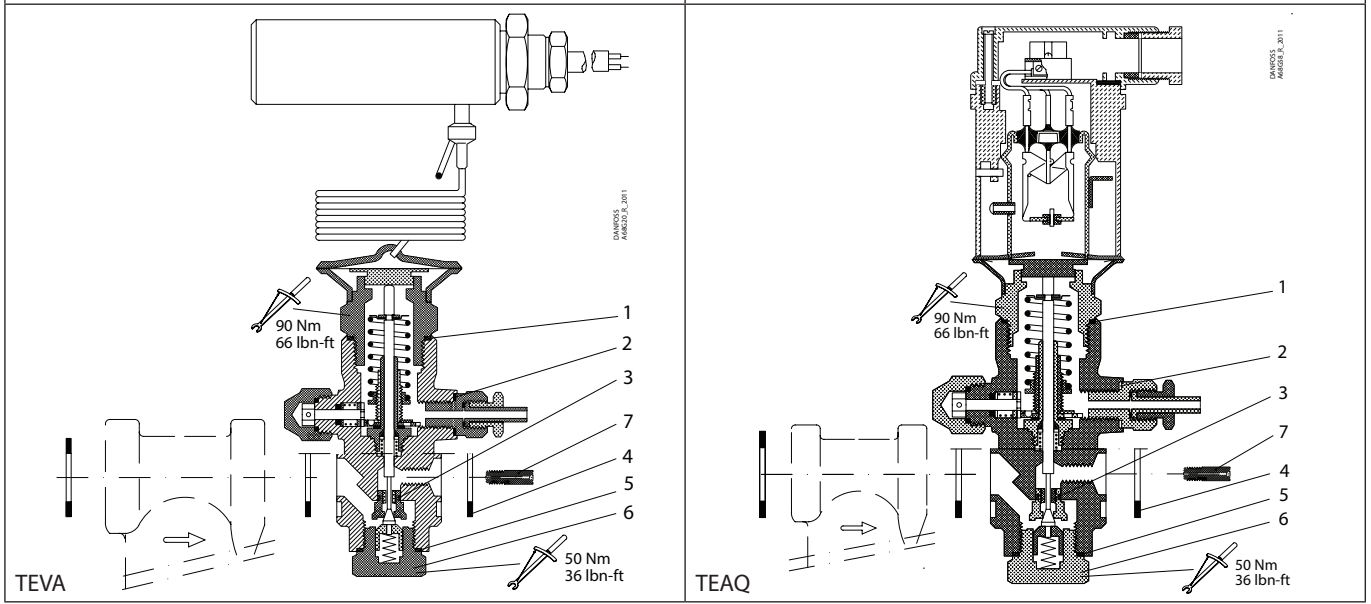

Installation guide – Spare parts and accessories

Repair kit, orifice | Code numbers: 068G2050, 068G2051, 068G2052, 068G2053, 068G2054, 068G2055, 068G2056, 068G2057, 068G2058, 068G2059  
TEA, TEAT, TEVA and TEAQ, Size 20 and 85

<p><b>1</b></p> <p>▬ = Alu.</p> <p>Ø36 mm Ø1.42"</p> <p>Total no. = 2</p>	<p><b>2</b></p> <p>▬ = Alu.</p> <p>Ø17.5 mm Ø0.69"</p> <p>Total no. = 1</p>	<p><b>3 (size 20)</b></p> <p>Ø8 mm Ø0.32"</p> <p>Total no. = 1</p>	<p><b>3 (size 85)</b></p> <p>Ø9 mm Ø0.35"</p> <p>Total no. = 1</p>	<p><b>4 (size 20)</b></p> <p>▬ = Fibre</p> <p>Ø32 mm Ø1.26"</p> <p>Total no. = 3</p>
<p><b>4 (size 85)</b></p> <p>▬ = Fibre</p> <p>Ø39 mm Ø1.54"</p> <p>Total no. = 3</p>	<p><b>5</b></p> <p>▬ = Alu.</p> <p>Ø26 mm Ø1.02"</p> <p>Total no. = 1</p>	<p><b>6</b></p> <p>Total no. = 1</p>	<p><b>7</b></p> <p>Included in the repair kit <b>068G2050</b> only</p> <p>Total no. = 1</p>	