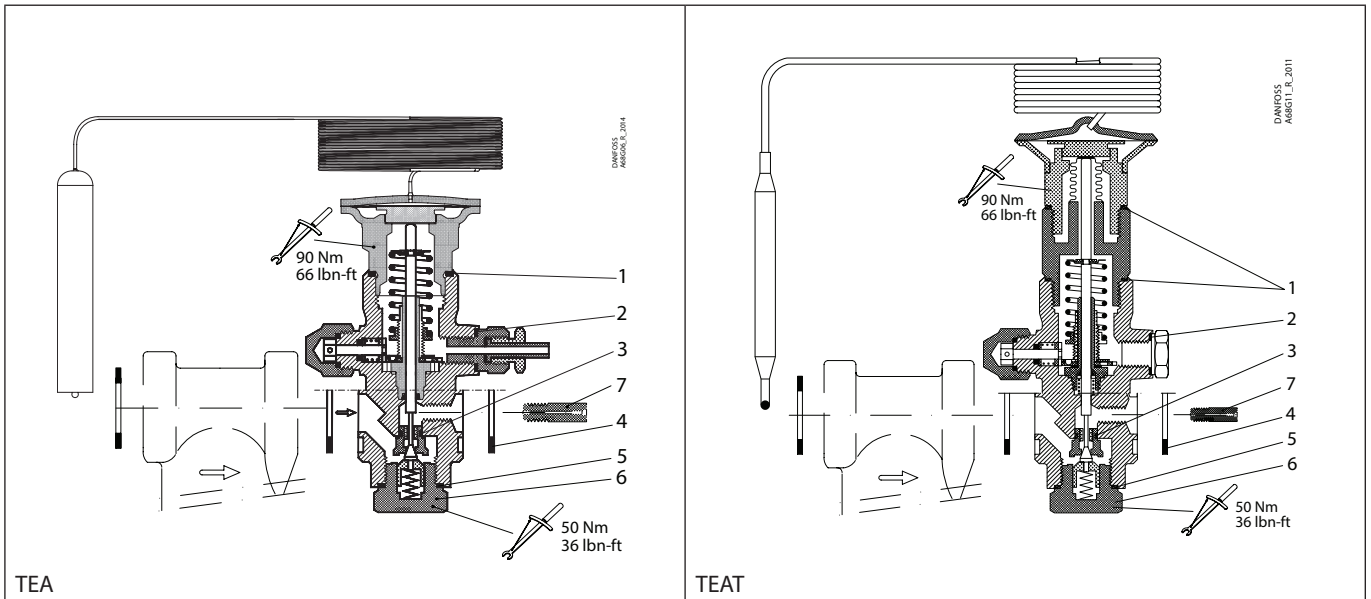

Installation guide – Spare parts and accessories

Repair kit, orifice | Code numbers: 068G2050, 068G2051, 068G2052, 068G2053, 068G2054, 068G2055, 068G2056, 068G2057, 068G2058, 068G2059  
TEA, TEAT, TEVA and TEAQ, Size 20 and 85

<p><b>1</b></p> <p>▬ = Alu.</p> <p>Ø36 mm Ø1.42"</p> <p>Total no. = 2</p>	<p><b>2</b></p> <p>▬ = Alu.</p> <p>Ø17.5 mm Ø0.69"</p> <p>Total no. = 1</p>	<p><b>3 (size 20)</b></p> <p>Ø8 mm Ø0.32"</p> <p>Total no. = 1</p>	<p><b>3 (size 85)</b></p> <p>Ø9 mm Ø0.35"</p> <p>Total no. = 1</p>	<p><b>4 (size 20)</b></p> <p>▬ = Fibre</p> <p>Ø32 mm Ø1.26"</p> <p>Total no. = 3</p>
<p><b>4 (size 85)</b></p> <p>▬ = Fibre</p> <p>Ø39 mm Ø1.54"</p> <p>Total no. = 3</p>	<p><b>5</b></p> <p>▬ = Alu.</p> <p>Ø26 mm Ø1.02"</p> <p>Total no. = 1</p>	<p><b>6</b></p> <p>Total no. = 1</p>	<p><b>7</b></p> <p>Included in the repair kit <b>068G2050</b> only</p> <p>Total no. = 1</p>	