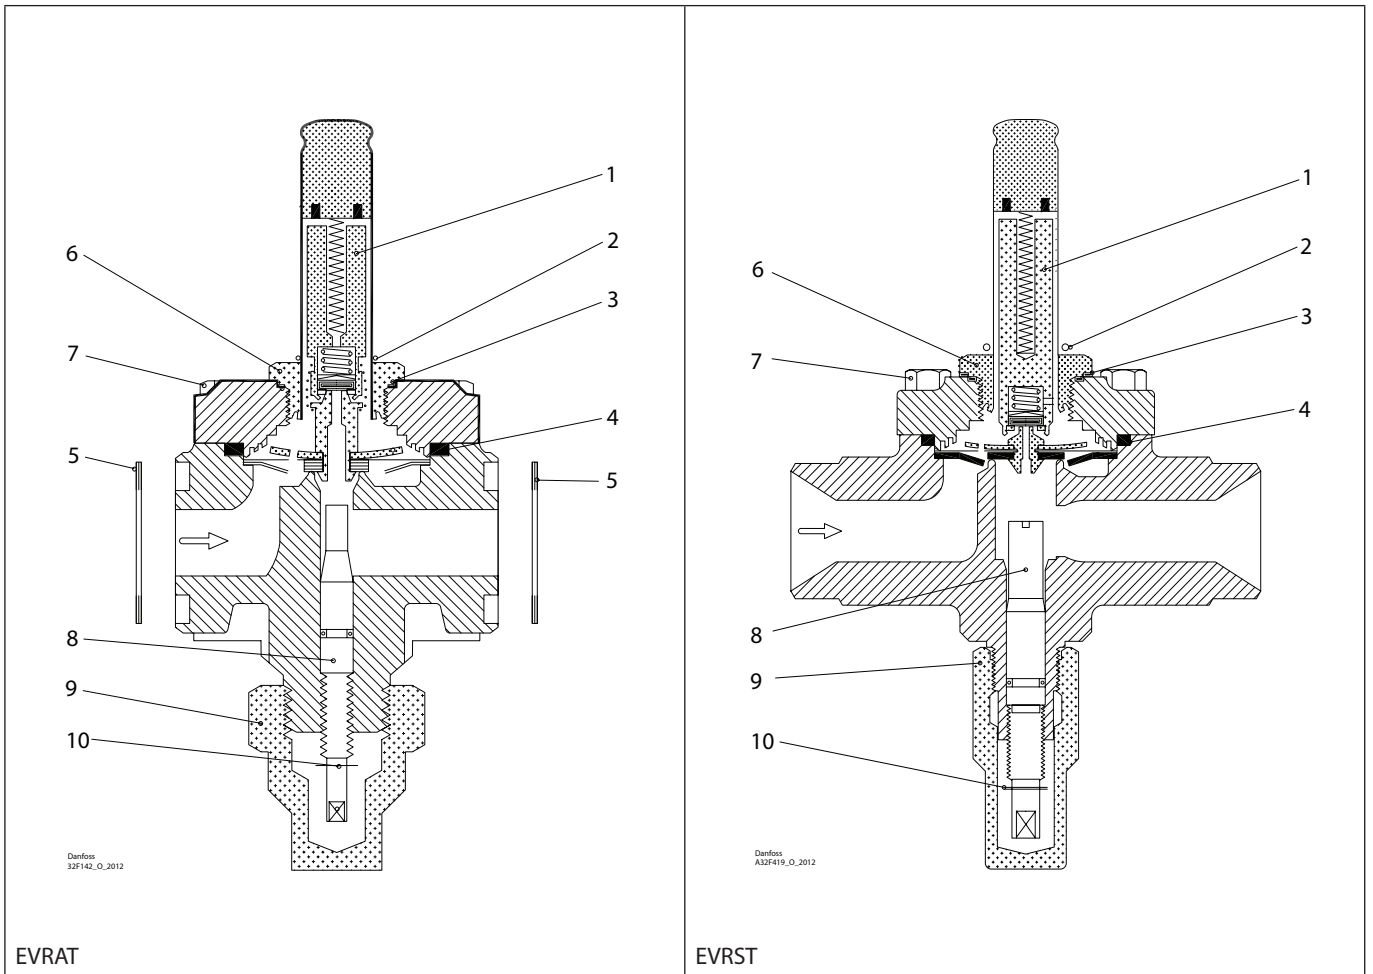

Installation guide – Spare parts and accessories

Overhaul kit | Code number 032F2346
EVRAT / EVRST, size 10

<p>1</p> <p>Total no. = 1</p>	<p>2</p> <p>Total no. = 1</p>	<p>3</p> <p>= Alu.</p> <p>Total no. = 1</p>	<p>4</p> <p>= Rubber</p> <p>Total no. = 1</p>	<p>5</p> <p>= Fibre</p> <p>Total no. = 2</p>	<p>6</p> <p>Total no. = 1</p>
<p>7</p> <p>Total no. = 4</p>	<p>8</p> <p>Total no. = 1</p>	<p>9</p> <p>Total no. = 1</p>	<p>10</p> <p>Total no. = 1</p>		