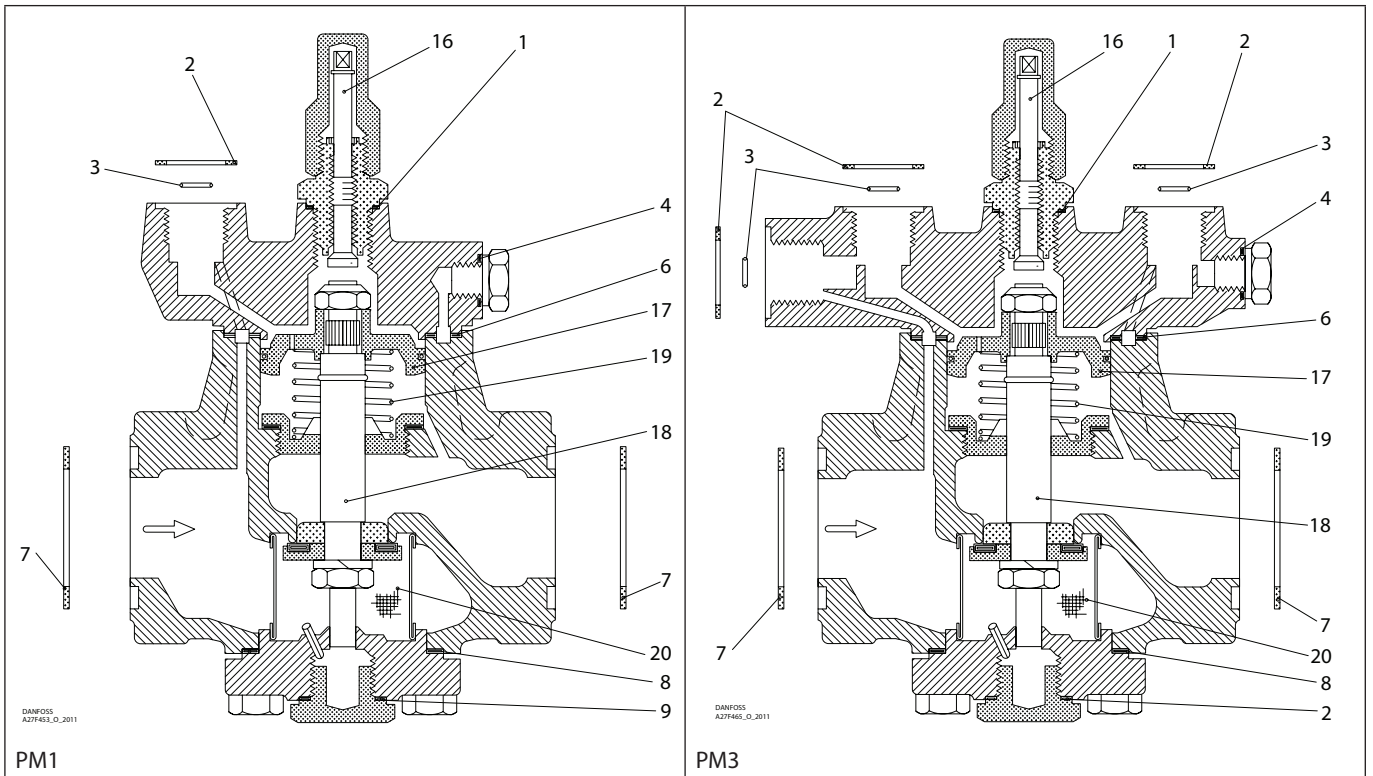

Installation guide – Spare parts and accessories

Overhaul kit | Code number 027F3376
PM, size 65 - standard cone

<p>1</p> <p>▨ = Alu.</p> <p>Ø26 mm Ø1.02"</p> <p>Total no. = 1</p>	<p>2</p> <p>▨ = Fibre</p> <p>Ø33 mm Ø1.28"</p> <p>Total no. = 4</p>	<p>3</p> <p>Ø9 mm Ø0.36"</p> <p>Total no. = 3</p>	<p>4</p> <p>▨ = Alu.</p> <p>Ø18 mm Ø0.70"</p> <p>Total no. = 1</p>	<p>5*</p> <p>▨ = Alu.</p> <p>Ø14 mm Ø0.55"</p> <p>Total no. = 1</p>	<p>6</p> <p>▨ = Fibre</p> <p>Ø127 mm Ø5"</p> <p>Total no. = 1</p>
<p>7</p> <p>▨ = Fibre</p> <p>Ø87 mm Ø3.43"</p> <p>Total no. = 2</p>	<p>8</p> <p>▨ = Fibre</p> <p>Ø112 mm Ø4.41"</p> <p>Total no. = 1</p>	<p>9</p> <p>▨ = Alu.</p> <p>Ø32 mm Ø1.26"</p> <p>Total no. = 1</p>	<p>10*</p> <p>▨ = Alu.</p> <p>Ø22 mm Ø0.87"</p> <p>Total no. = 1</p>	<p>16</p>	<p>17</p> <p>Ø105 mm Ø4.13"</p>
<p>18</p> <p>Ø65 mm Ø2.54"</p>	<p>19</p> <p>Ø61 mm Ø2.40"</p> <p>Total no. = 1</p>	<p>20</p> <p>Ø94 mm Ø3.70"</p> <p>Total no. = 1</p>			

* The spare part is included in the package but is not used for PM 1 or PM 3 with standard cone.