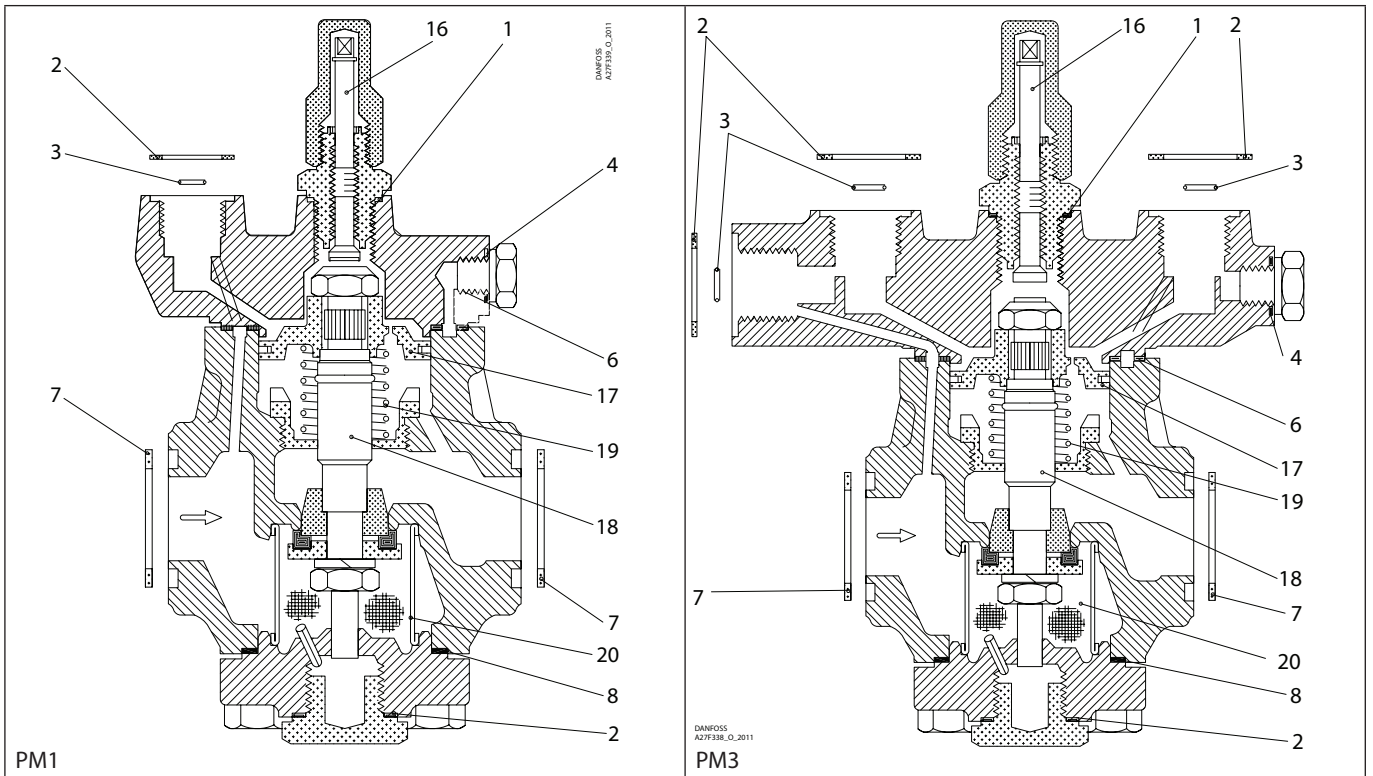

Installation guide – Spare parts and accessories

Overhaul kit | Code number 027F3371  
PM, size 25

<p><b>1</b></p> <p>▨ = Alu.</p> <p>Ø26 mm Ø1.02"</p> <p>Total no. = 1</p>	<p><b>2</b></p> <p>▨ = Fibre</p> <p>Ø33 mm Ø1.28"</p> <p>Total no. = 4</p>	<p><b>3</b></p> <p>Ø9 mm Ø0.36"</p> <p>Total no. = 3</p>	<p><b>4</b></p> <p>▨ = Alu.</p> <p>Ø18 mm Ø0.70"</p> <p>Total no. = 1</p>	<p><b>5*</b></p> <p>▨ = Alu.</p> <p>Ø14 mm Ø0.55"</p> <p>Total no. = 1</p>	<p><b>6</b></p> <p>▨ = Fibre</p> <p>Ø75 mm Ø2.95"</p> <p>Total no. = 1</p>
<p><b>7</b></p> <p>▨ = Fibre</p> <p>Ø39 mm Ø1.54"</p> <p>Total no. = 2</p>	<p><b>8</b></p> <p>▨ = Fibre</p> <p>Ø60 mm Ø2.36"</p> <p>Total no. = 1</p>	<p><b>9*</b></p> <p>▨ = Alu.</p> <p>Ø32 mm Ø1.26"</p> <p>Total no. = 1</p>	<p><b>10*</b></p> <p>▨ = Alu.</p> <p>Ø22 mm Ø0.87"</p> <p>Total no. = 1</p>	<p><b>16</b></p>	<p><b>17</b></p> <p>Ø50 mm Ø1.97"</p>
<p><b>18</b></p> <p>11 mm 0.43"</p>	<p><b>19</b></p> <p>Ø26 mm Ø1.04"</p> <p>Total no. = 1</p>	<p><b>20</b></p> <p>Ø44 mm Ø1.73"</p> <p>Total no. = 1</p>			

\* The spare part is included in the package but is not used for PM 1 or PM 3.